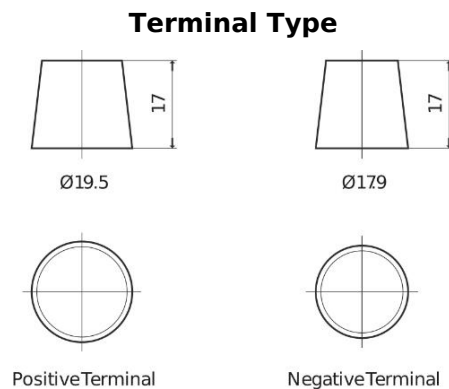

**Product overview**

Batteries for Trucks, Buses, Construction, Agriculture

**HD PRO TG2253**

Part number	TG2253
Technology	Flooded
EAN/GTIN	3661024057431
Voltage	12 V
Capacity	225.0 Ah
CCA	1200 A
Length	518 mm
Width	274 mm
Height	240 mm
Box size	D06
Polarity	ETN 3
Terminal Type	EN taper post
Hold Down	B0
Weights (subject of variation)	54.90 kg