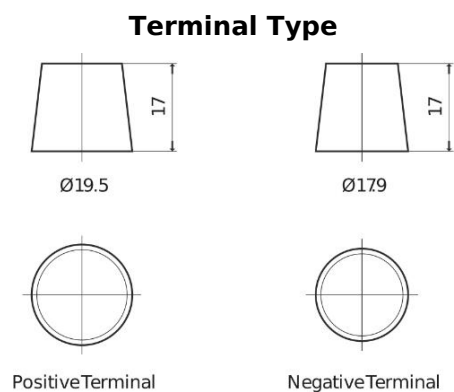

**Product overview**

Batteries for Trucks, Buses, Construction, Agriculture

**SHD PRO TF2353**

Part number	TF2353
Technology	Flooded
EAN/GTIN	3661024055321
Voltage	12 V
Capacity	235.0 Ah
CCA	1300 A
Length	518 mm
Width	274 mm
Height	240 mm
Box size	D06
Polarity	ETN 3
Terminal Type	EN taper post
Hold Down	B0
Weights (subject of variation)	56.30 kg