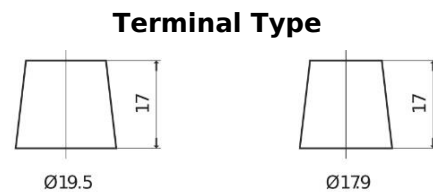

Product overview

Batteries for Trucks, Buses, Construction, Agriculture

EFB PRO TE2353

Part number	TE2353
Technology	EFB
EAN/GTIN	3661024056694
Voltage	12 V
Capacity	235.0 Ah
CCA	1200 A
Length	518 mm
Width	274 mm
Height	240 mm
Box size	D06
Polarity	ETN 3
Terminal Type	EN taper post
Hold Down	B0
Weights (subject of variation)	58.20 kg