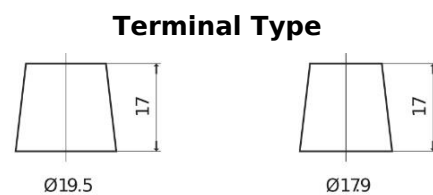

**Product overview**

Batteries for Trucks, Buses, Construction, Agriculture

**GEL PRO TD2103**

|                                |               |
|--------------------------------|---------------|
| Part number                    | TD2103        |
| Technology                     | GEL           |
| EAN/GTIN                       | 3661024057103 |
| Voltage                        | 12 V          |
| Capacity                       | 210.0 Ah      |
| CCA                            | 1030 A        |
| Length                         | 518 mm        |
| Width                          | 274 mm        |
| Height                         | 240 mm        |
| Box size                       | D06           |
| Polarity                       | ETN 3         |
| Terminal Type                  | EN taper post |
| Hold Down                      | B0            |
| Weights (subject of variation) | 63.50 kg      |