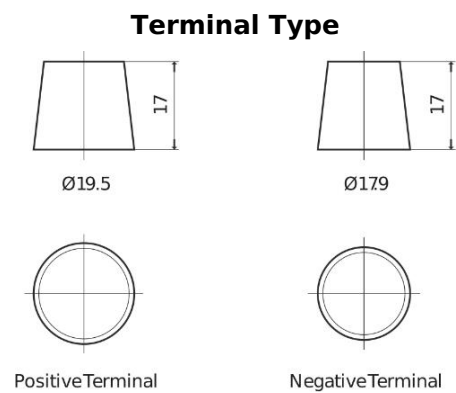

Product overview

Batteries for Marine and Leisure

Vintage EU140-6

Part number	EU140-6
Technology	Flooded
EAN/GTIN	3661024036153
Voltage	6 V
Capacity	140.0 Ah
CCA	900 A
Length	257 mm
Width	175 mm
Height	236 mm
Box size	M04
Polarity	ETN 0
Terminal Type	EN taper post
Hold Down	B1
Weights (subject of variation)	18.40 kg