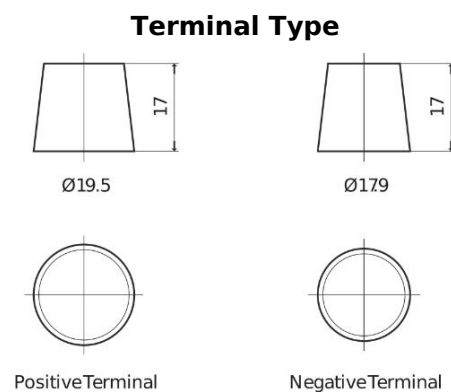

**Product overview**

Batteries for Marine and Leisure

**Dual AGM EP2100**

Part number	EP2100
Technology	AGM
EAN/GTIN	3661024035934
Voltage	12 V
Capacity	240.0 Ah
CCA	1200 A
Watt hour	2100 Wh
Length	518 mm
Width	274 mm
Height	240 mm
Box size	D06
Polarity	ETN 3
Terminal Type	EN taper post
Hold Down	B0
Weights (subject of variation)	70.00 kg