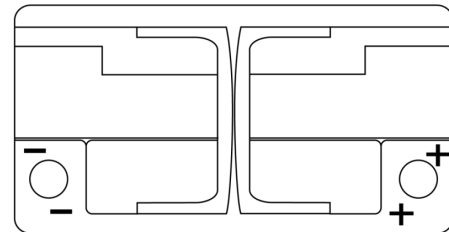

**Product overview**

Batteries for Cars

**EFB TL800**

Part number	TL800
Technology	EFB
EAN/GTIN	3661024055703
Voltage	12 V
Capacity	80.0 Ah
CCA	800 A
Length	315 mm
Width	175 mm
Height	190 mm
Box size	L04
Polarity	ETN 0
Terminal Type	EN taper post
Hold Down	B13
Weights (subject of variation)	22.10 kg

**Polarity**

**Terminal Type**

Positive Terminal

Negative Terminal

**Hold Down**

Design, features and specifications are subject to change without notice. We disclaim any representation or warranty, express or implied, concerning the data or recommendations, and in no event shall be liable for any loss or damage claimed to have arisen as a result. Some products may not be available in your local market.