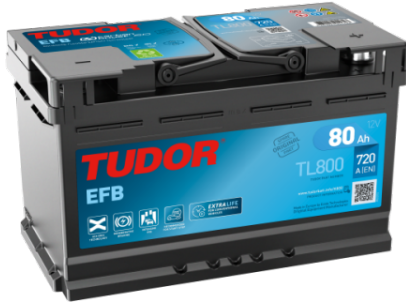

**Product overview**

Batteries for Cars

**EFB TL800**

Part number	TL800
Technology	EFB
EAN/GTIN	3661024055703
Voltage	12 V
Capacity	80.0 Ah
CCA	800 A
Length	315 mm
Width	175 mm
Height	190 mm
Box size	L04
Polarity	ETN 0
Terminal Type	EN taper post
Hold Down	B13
Weights (subject of variation)	22.10 kg