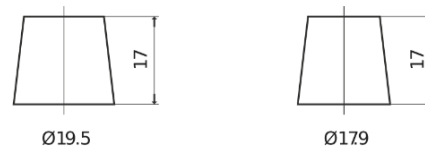

Product overview

Batteries for Cars

Standard TC550

Part number	TC550
Technology	Flooded
EAN/GTIN	3661024054805
Voltage	12 V
Capacity	55.0 Ah
CCA	460 A
Length	242 mm
Width	175 mm
Height	190 mm
Box size	L02
Polarity	ETN 0
Terminal Type	EN taper post
Hold Down	B13
Weights (subject of variation)	13.50 kg

Polarity

Terminal Type

Positive Terminal

Negative Terminal

Hold Down

Design, features and specifications are subject to change without notice. We disclaim any representation or warranty, express or implied, concerning the data or recommendations, and in no event shall be liable for any loss or damage claimed to have arisen as a result. Some products may not be available in your local market.